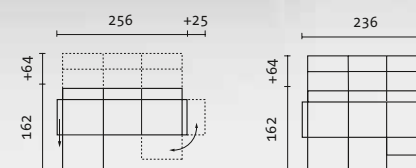

RORO MEDIUM – LUXURIÖS UND WERTBESTÄNDIG IN GESCHMEIDIGEM LEDER SOWIE ÜBERAUS WANDLUNGSFÄHIG. JE NACH WOHSITUATION KANN DIE FORMATION MIT DEM LONGCHAIR LINKS ODER RECHTS VOM ANSTELLSOFA BESTELLT WERDEN.

CORNER SUITE RORO MEDIUM IN SUPPLE, OPEN-PORED LEATHER – LUXURIOUS AND A WORTHWHILE INVESTMENT, AND ALSO OUTSTANDINGLY CONVERTIBLE. DEPENDING ON THE INDIVIDUAL INTERIOR SITUATION, THE ARRANGEMENT CAN BE ORDERED WITH THE LONG CHAIR ON THE LEFT OR ON THE RIGHT.