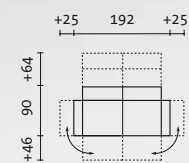

roro soft – relax in style

DIE WEICHEN POLSTER VON RORO SOFT SIND ÜBERAUS GEMÜTLICH UND KOMFORTABEL, DIE FORMENSPRACHE IST ZEITLOS UND KLAR. AUS DEN SITZEN DES ZWEISITZERS WERDEN MIT LEICHTIGKEIT ENTSPANNENDE LIEGEN. BEZÜGE ABZIEHBAR.

Sessel grace B / T / H 65 / 65 / 76 cm

THE OPULENT CUSHIONS OF RORO SOFT ARE COSY AND COMFORTABLE, WHILST THE DESIGN LANGUAGE IS TIMELESS AND CLEAR. THE SEATS OF THE TWO-SEATER EASILY TURN INTO RELAXING RECLINERS. THE COVERS ARE REMOVABLE.

chair grace w / d / h 65 / 65 / 76 cm