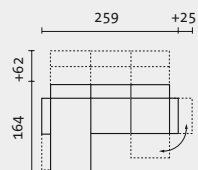

enjoy elastic comfort –
roro spring

**GEPFLEGTE ERSCHEINUNG: LONGCHAIR UND ANSTELLSOFA RORO SPRING
ERLAUBEN EIN ENTSPANNEND WEICHES UND ZUGLEICH DYNAMISCHES
SITZEN MIT ZAHLREICHEN RELAXPOSITIONEN. DIE GLATTEN POLSTER GEBEN
DEM ENSEMBLE EINE AUFGERÄUMTE WIRKUNG.**

**SOPHISTICATED LOOK: A RORO SPRING CHAISE LONGUE AND AN ADD-ON
SOFA PERMIT RELAXED AND AT THE SAME TIME DYNAMIC SITTING WITH
NUMEROUS RECLINING POSITIONS. THE SMOOTH UPHOLSTERY GIVES THE
ARRANGEMENT A TIDY LOOK.**