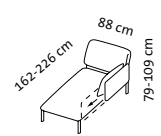

roro medium – the original since 1998

Design Roland Meyer-Brühl

Lc 88 r

Sitzhöhe: 43 cm
seat height: 43 cm