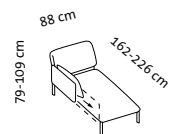

roro small – the original since 1998

Design Roland Meyer-Brühl

Lc 88 l

Sitzhöhe: 43 cm
seat height: 43 cm