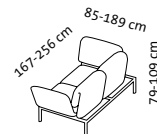

roro small – the original since 1998

Design Roland Meyer-Brühl

Eas r

Sitzhöhe: 43 cm
seat height: 43 cm