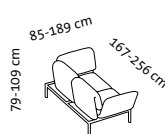

roro small – the original since 1998

Design Roland Meyer-Brühl

Eas l

Sitzhöhe: 43 cm
seat height: 43 cm