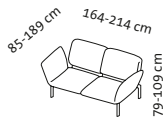

Eas l

Eas r

Lc 88 l + 2mDs r

2mDs l + Lc 88 r

Eas l + 2mDs r

2mDs l + Eas r

Lc 88 l + Ze 150 + Lc 88 r

Sitzhöhe: 45 cm
seat height: 45 cm

roro small – the original since 1998

Design Roland Meyer-Brühl

1 Mfs r

1 Mfs l

Ze 65

1

E

2m2Ds

Sitzhöhe: 43 cm
seat height: 43 cm

roro medium – the original since 1998

Design Roland Meyer-Brühl

2m2Ds medium

1 Mfs r

1 Mfs l

Ze 75

E