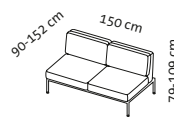

roro soft – the original since 1998

Design Roland Meyer-Brühl

Ze 150

Sitzhöhe: 45 cm
seat height: 45 cm