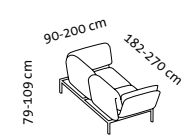

roro medium – the original since 1998

Design Roland Meyer-Brühl

Eas l

Sitzhöhe: 43 cm
seat height: 43 cm