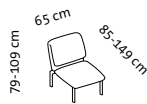

roro small – the original since 1998

Design Roland Meyer-Brühl

Ze 65

Sitzhöhe: 43 cm
seat height: 43 cm