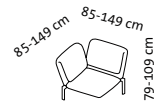

Eas l

Eas r

Lc 88 l + 2mDs r

2mDs l + Lc 88 r

Eas l + 2mDs r

2mDs l + Eas r

Lc 88 l + Ze 150 + Lc 88 r

Sitzhöhe: 45 cm
seat height: 45 cm

roro small – the original since 1998

Design Roland Meyer-Brühl

1 Mfs r

1 Mfs l

Ze 65

1

E

2m2Ds

Sitzhöhe: 43 cm
seat height: 43 cm

roro medium – the original since 1998

Design Roland Meyer-Brühl

2m2Ds medium

1 Mfs r

1 Mfs l

Ze 75

E