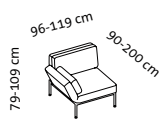

roro soft – the original since 1998

Design Roland Meyer-Brühl

1 Mfs l