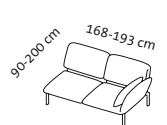

roro medium – the original since 1998

Design Roland Meyer-Brühl

2mDs r

Sitzhöhe: 43 cm
seat height: 43 cm