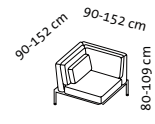

roro soft – the original since 1998

Design Roland Meyer-Brühl

E

Sitzhöhe: 45 cm
seat height: 45 cm