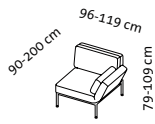

roro soft – the original since 1998

Design Roland Meyer-Brühl

1 Mfs r

Sitzhöhe: 45 cm
seat height: 45 cm