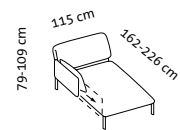

roro small – the original since 1998

Design Roland Meyer-Brühl

Lc 115 l

Sitzhöhe: 43 cm
seat height: 43 cm