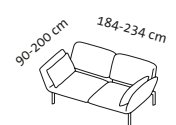

roro medium – the original since 1998

Design Roland Meyer-Brühl

2m2Ds

Sitzhöhe: 43 cm
seat height: 43 cm