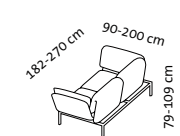

roro medium – the original since 1998

Design Roland Meyer-Brühl

Eas r

Sitzhöhe: 43 cm
seat height: 43 cm