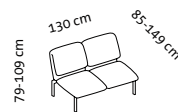

roro small – the original since 1998

Design Roland Meyer-Brühl

Ze 130

Sitzhöhe: 43 cm
seat height: 43 cm