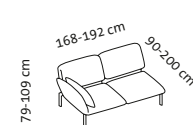

roro medium – the original since 1998

Design Roland Meyer-Brühl

2mDs l

Sitzhöhe: 43 cm
seat height: 43 cm