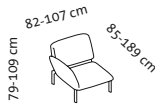

roro small – the original since 1998

Design Roland Meyer-Brühl

1 Mfs l

Sitzhöhe: 43 cm
seat height: 43 cm