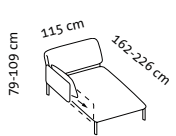

roro medium – the original since 1998

Design Roland Meyer-Brühl

Lc 115 l

Sitzhöhe: 43 cm
seat height: 43 cm