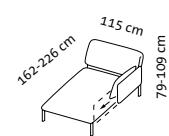

roro medium – the original since 1998

Design Roland Meyer-Brühl

Lc 115 r

Sitzhöhe: 43 cm
seat height: 43 cm