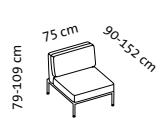

roro soft – the original since 1998

Design Roland Meyer-Brühl

Ze 75

Sitzhöhe: 45 cm
seat height: 45 cm