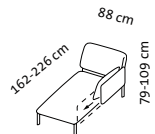

roro small – the original since 1998

Design Roland Meyer-Brühl

Lc 88 r

Sitzhöhe: 43 cm
seat height: 43 cm