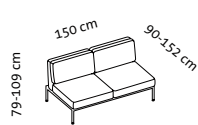

roro soft – the original since 1998

Design Roland Meyer-Brühl

Ze 150

Sitzhöhe: 45 cm
seat height: 45 cm